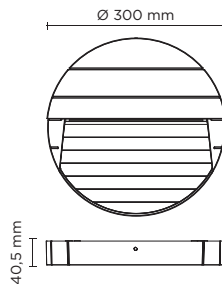

## SURF MAXI ROUND

Round wall surface-mounted luminaire for outdoor installation on a wall, no recess needed. Phosphochromatised and polyester powder coated die-cast copper-free aluminium body, tempered safety glass, moulded silicone gasket and stainless steel screws. Built-in LED driver 220-240V 50-60Hz, with 21 mid-power CREE XH-G LED. IP65 rating.

### Technical data

Wattage	14 WATT
IP Rating	IP65
IK Rating	IK08
Material	High corrosion resistance die-cast copper-free aluminum body and frame.
Coating	Polyester powder coating with phosphochromating pre-finish
Light source	NR. 21 x CREE XH-G LED
Screws	Stainless steel
Transformer	Electronic power supply 220/240V 50/60Hz built-in
Gasket	Silicone rubber
Glass	Tempered
Rubber grommet	M16 Rutaseal® in EPDM
Gross weight	2,00 Kg